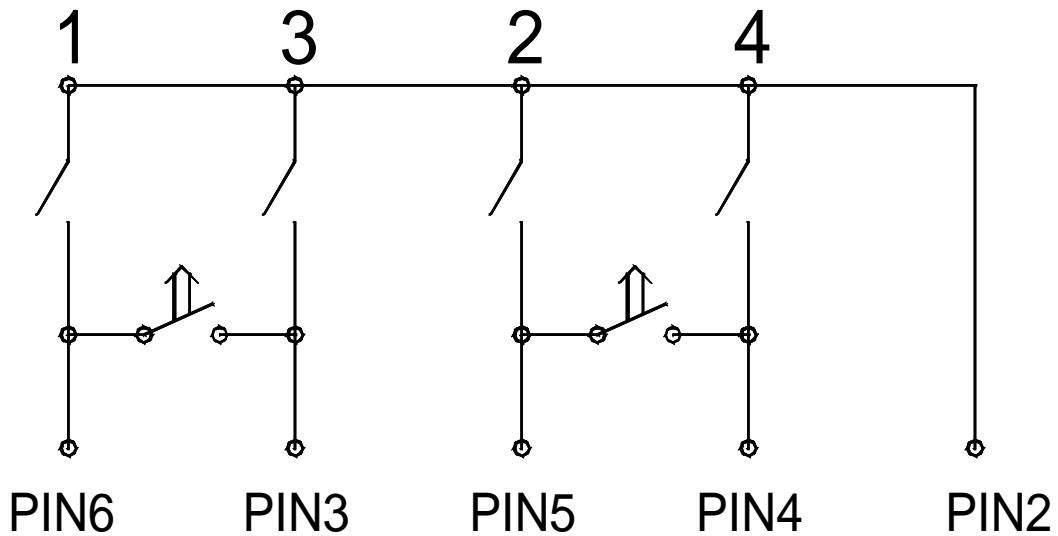

Diagramm for Gemini Hand control

Material List

6 pin plug
Cable 6 leds

1 double pole push switch firing
4 push switches for direction
or
1 double pole push switch firing
1 Joystick

Pin designation of the cable plug